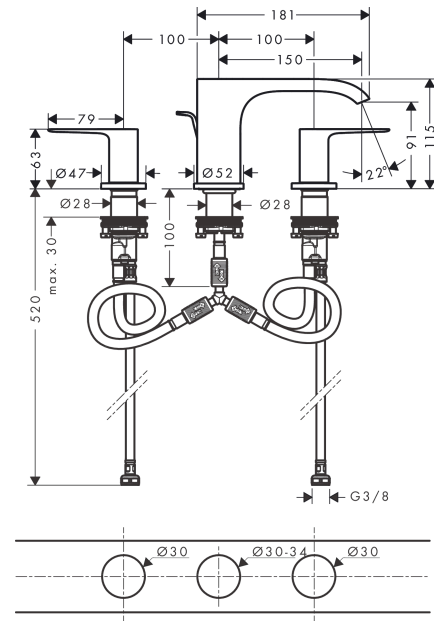

##### product features

- consists of: 3-hole basin mixer, waste set
- ComfortZone 90
- projection 150 mm
- spray type: WaterfallStream
- maximum flow rate at 3 bar: 5 l/min
- ceramic valves hot/ cold 90°
- suitable for continuous flow water heaters
- pop-up waste set G 1¼
- material waste set: metal
- connection type: G ¾ connections
- connection dimension: DN15

#### Scale drawing

## Spare part list

Year of production: >06/21

Pos.	Description	Article Number	Price	PU
1	handle for cold water	94307670	-	1
2	handle for hot water	94306670	-	1
3	O-Ring 14x1,5	98201000	-	1
4	escutcheon for handle	92956670	-	1
5	handle fixing set	98932000	-	1
6	shut off unit left closing	95366000	-	1
7	shut off unit right closing	98817000	-	1
8	O-ring 33x2,5	92907000	-	1
9	connection hose 450 mm M8x0,75 G3/8	97206000	-	1
10	O-ring 6,6x1,6	93019000	-	1
11	fixing set (Ø 28)	92909000	-	1
12	spout cpl.	94308670	-	1
13	spray former	94275000	-	1
14	escutcheon for spout	94309670	-	1
15	connection hose 200 mm M10x1	92913000	-	1
16	O-ring 8x1,75	97827000	-	1
17	flat seal	98749000	-	1
18	O-ring 26x4	92191000	-	1
19	hose connection angel	92905000	-	1
20	pull rod	96657000	-	1
a	pop up waste	94139670	-	1