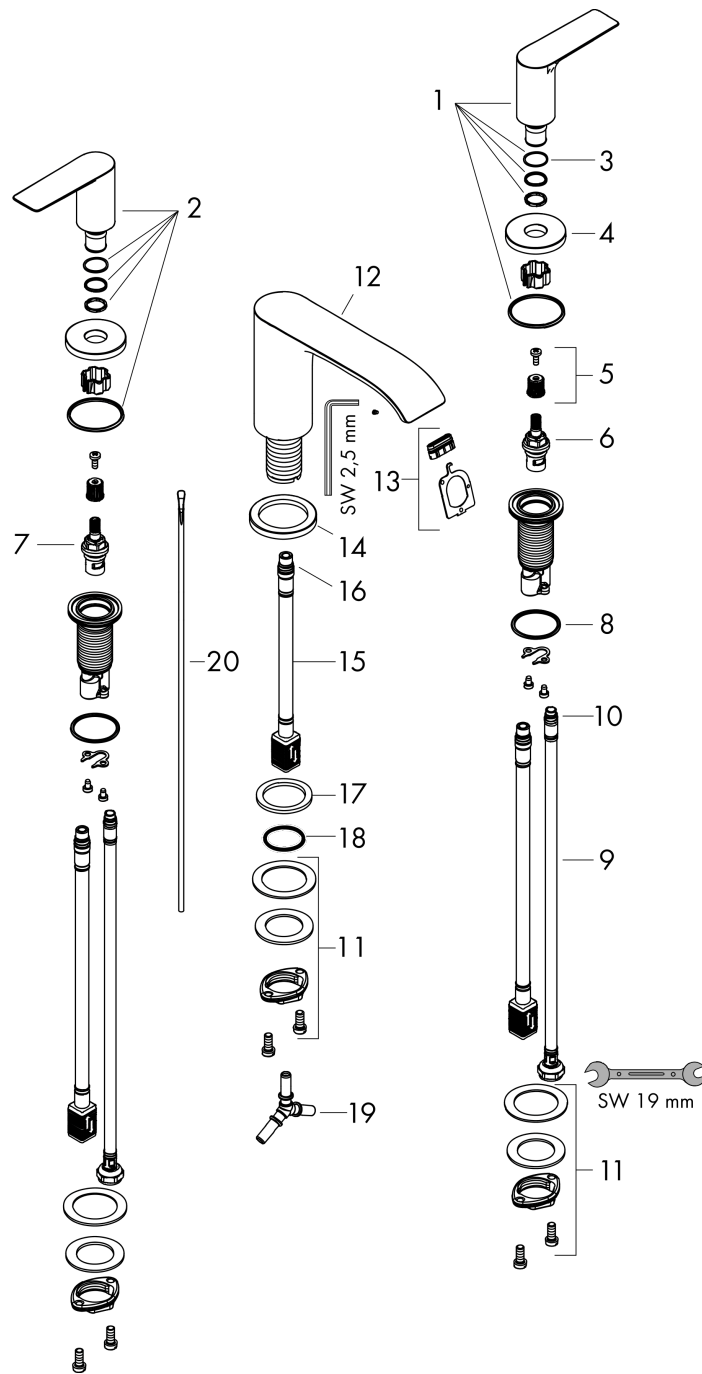

#### Scale drawing

#### Flowchart

**Vivenis**  
**3-hole basin mixer 90 with pop-up waste set**  
 Surfaces: **Matt Black**    Article Number: **75033670**

## Exploded Drawing

Year of production: >06/21

## Spare part list

Year of production: >06/21

Pos.	Description	Article Number	Price	PU
1	handle for cold water	94307670	-	1
2	handle for hot water	94306670	-	1
3	O-Ring 14x1,5	98201000	-	1
4	escutcheon for handle	92956670	-	1
5	handle fixing set	98932000	-	1
6	shut off unit left closing	95366000	-	1
7	shut off unit right closing	98817000	-	1
8	O-ring 33x2,5	92907000	-	1
9	connection hose 450 mm M8x0,75 G3/8	97206000	-	1
10	O-ring 6,6x1,6	93019000	-	1
11	fixing set (Ø 28)	92909000	-	1
12	spout cpl.	94308670	-	1
13	spray former	94275000	-	1
14	escutcheon for spout	94309670	-	1
15	connection hose 200 mm M10x1	92913000	-	1
16	O-ring 8x1,75	97827000	-	1
17	flat seal	98749000	-	1
18	O-ring 26x4	92191000	-	1
19	hose connection angel	92905000	-	1
20	pull rod	96657000	-	1
a	pop up waste	94139670	-	1